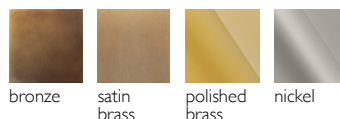

IL PEZZO **3** Wall
Sconce

Inspired by Arabic calligraphic art and the icon of the classical candelabrum is Il Pezzo 3, a collection of lamps with a hand-forged brass structure and elegant "candles" crafted from solid crystal. The candles are illuminated by an ultra-modern LED source creating a sophisticated and romantic light. Each lamp is numbered and hides its own identity stamp that seals and guarantees the authenticity and uniqueness.

Available Finishes

Specifications

Il Pezzo 3 Wall Sconce	39 cm/15.3" – 7 x LED light
Diffusers	solid crystal
Light source	LED light – dimmable – 343 lumens
Dimming	0 – 10v and Triac dimmable drivers
Light color	2.700°K (warm)
Color accuracy	CRI > 90
Total LED light output	2.401 lumens (approx 120 halogen watts)
Total power consumption	21 watts
Electric	Available for European (230v) or Us (110v) electric. All electric equipment and ceiling canopy are included.
Cleaning instructions	Clean with a soft dry or slightly damp cloth. Do not use solvents. Always switch off the electricity supply before cleaning.