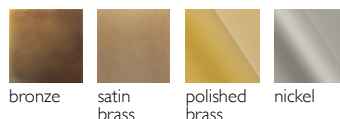

Available Finishes