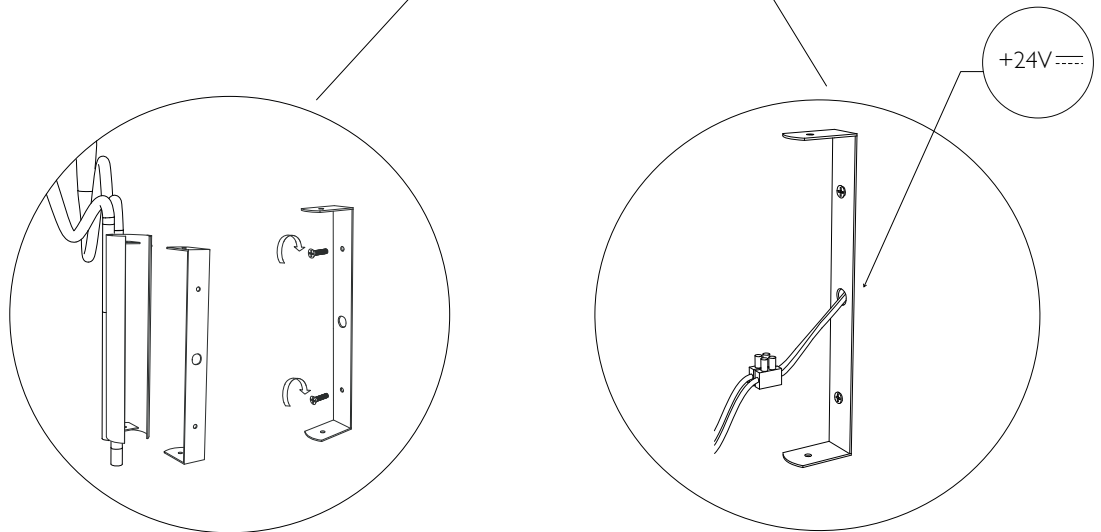

EU version
+24V