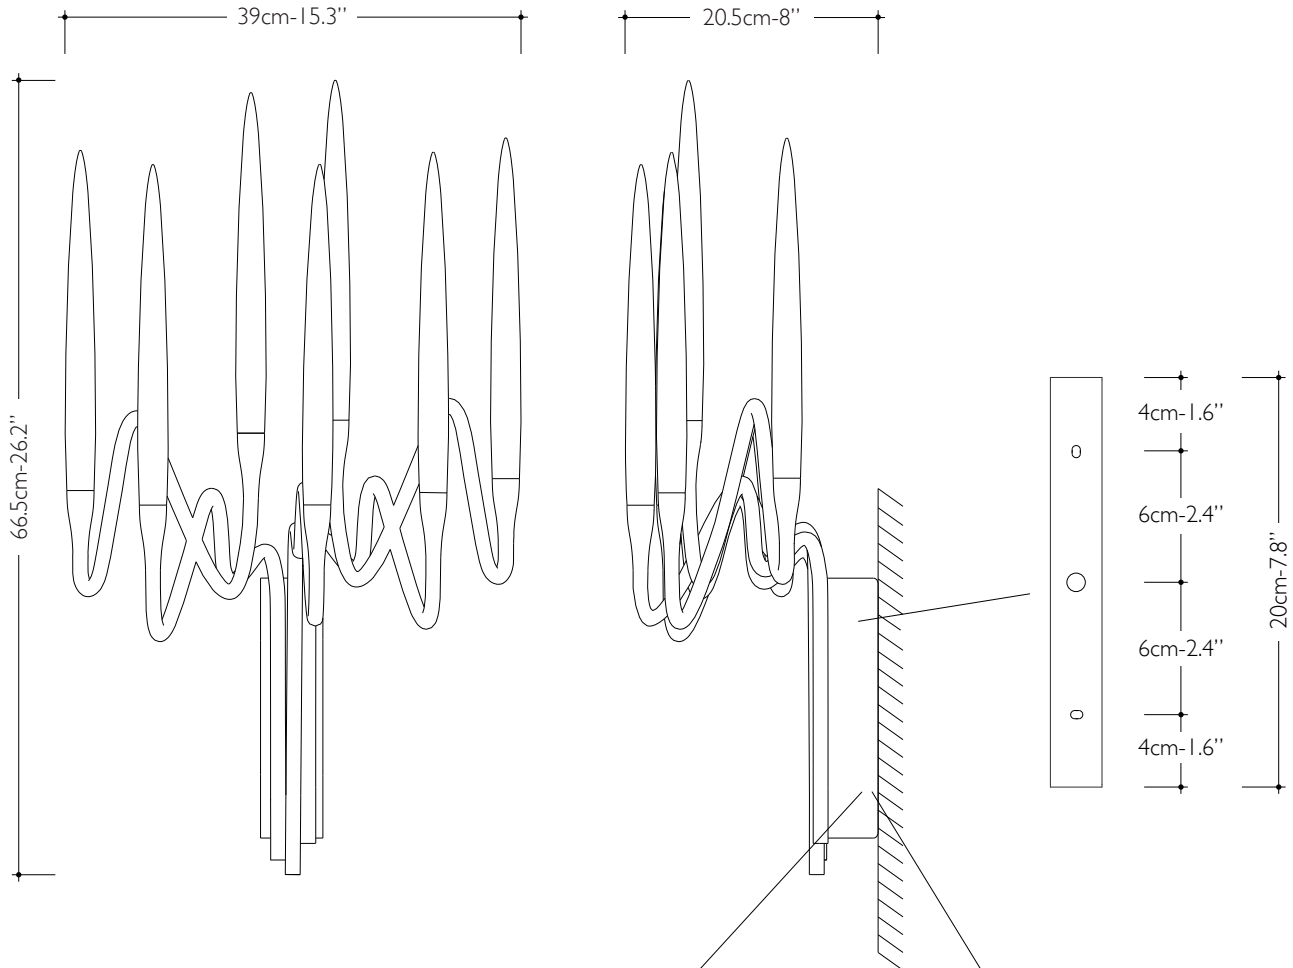

EU version
+24V