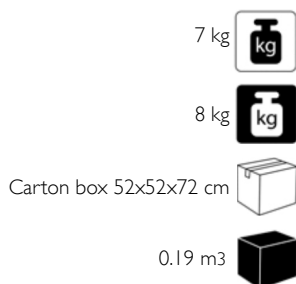

Weight and packagings