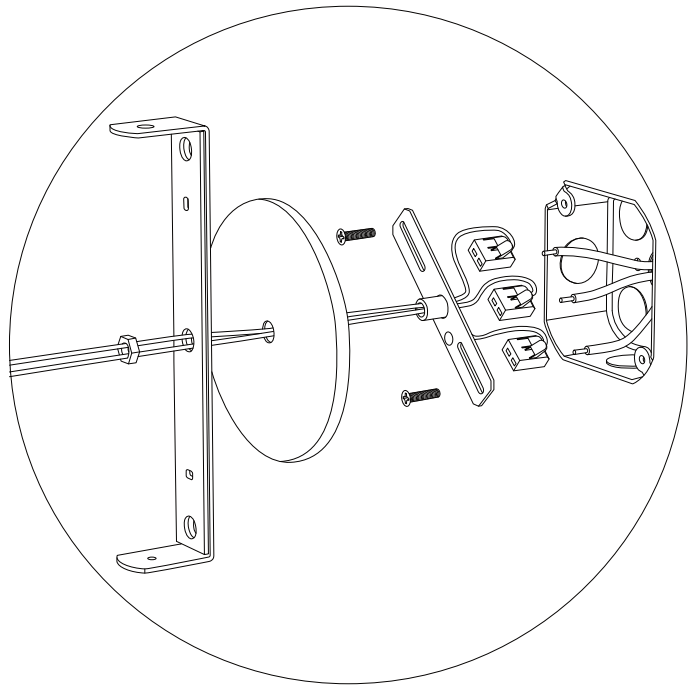

IL PEZZO **3** Wall
Sconce

Inspired by Arabic calligraphic art and the icon of the classical candelabrum is Il Pezzo 3, a collection of lamps with a hand-forged brass structure and elegant "candles" crafted from solid crystal. The candles are illuminated by an ultra-modern LED source creating a sophisticated and romantic light. Each lamp is numbered and hides its own identity stamp that seals and guarantees the authenticity and uniqueness.

Available Finishes

Specifications

Il Pezzo 3 Wall Sconce	39 cm/15.3" – 7 x LED light
Diffusers	solid crystal
Light source	LED light – dimmable – 343 lumens
Dimming	0 – 10v and Triac dimmable drivers
Light color	2.700°K (warm)
Color accuracy	CRI > 90
Total LED light output	2.401 lumens (approx 120 halogen watts)
Total power consumption	21 watts
Electric	Available for European (230v) or Us (110v) electric. All electric equipment and ceiling canopy are included.
Cleaning instructions	Clean with a soft dry or slightly damp cloth. Do not use solvents. Always switch off the electricity supply before cleaning.

Weight and packagings

EU version

US version

IL PEZZO **3** *Wall Sconce*

Inspired by Arabic calligraphic art and the icon of the classical candelabrum is Il Pezzo 3, a collection of lamps with a hand-forged brass structure and elegant "candles" crafted from solid crystal. The candles are illuminated by an ultra-modern LED source creating a sophisticated and romantic light. Each lamp is numbered and hides its own identity stamp that seals and guarantees the authenticity and uniqueness.