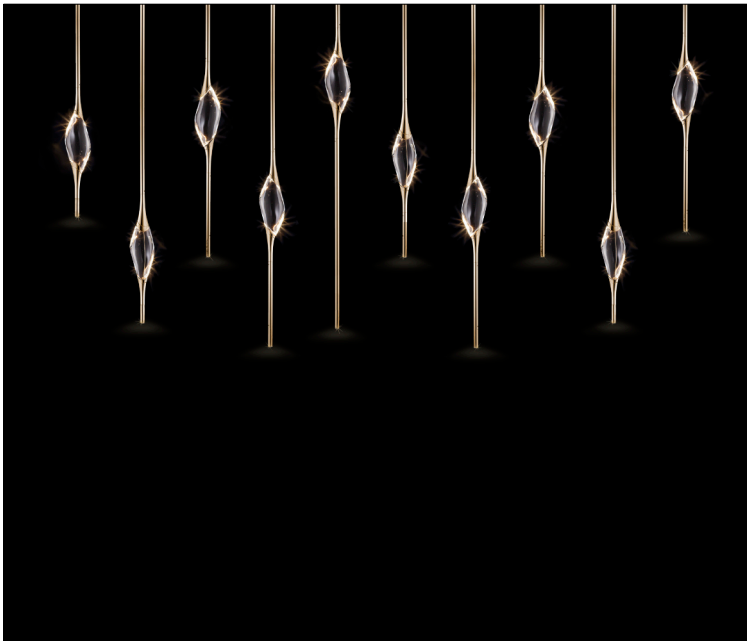

IL PEZZO **12** *Staggered Chandelier*

A female figure carrying in her womb the light.

Il Pezzo 12 is a female figure suspended in the air, carrying in her womb the light. It's nimble, refined, addictive. The solid crystal, illuminated by LEDs, creates suggestive refractions and it's suspended between brass stems finished in contrasting colours. Each lamp is numbered and hides its own identity stamp that seals and guarantees the authenticity and uniqueness.

Available Finishes

Specifications

Il Pezzo 12 Staggered Chandelier	190 cm/74.8" – 30 x LED light
Diffusers	solid crystal
Light source - EU	LED light – dimmable – 374 lumens
Light source - US	LED light – dimmable – 274 lumens each
Dimming	230v Triac dimmable drivers
Light color	2.700°K (warm)
Color accuracy	CRI > 90
Total LED light output - EU	11.220 lumens (approx 561 halogen watts)
Total LED light output - US	8.220 lumens (approx 411 halogen watts)
Total power consumption - EU	95 watts
Total power consumption - US	63 watts
Electric	Available for European (230v) or US (110v) electric. All electric equipment and ceiling canopy are included.
Standard overall height	120cm/47.2" Custom overall height on request.
Cleaning instructions	Clean with a soft dry or slightly damp cloth. Do not use solvents. Always switch off the electricity supply before cleaning.