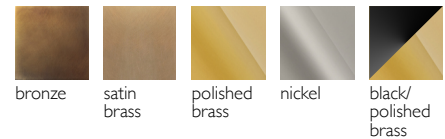

IL PEZZO **12** *Staggered Chandelier*

A female figure carrying in her womb the light.

Il Pezzo 12 is a female figure suspended in the air, carrying in her womb the light. It's nimble, refined, addictive. The solid crystal, illuminated by LEDs, creates suggestive refractions and it's suspended between brass stems finished in contrasting colours. Each lamp is numbered and hides its own identity stamp that seals and guarantees the authenticity and uniqueness.

Available Finishes

Specifications

Il Pezzo 12 Staggered Chandelier	130 cm/51.2" – 21 x LED light
Diffusers	solid crystal
Light source - EU	LED light – dimmable – 374 lumens
Light source - US	LED light – dimmable – 274 lumens each
Dimming	230v Triac dimmable drivers
Light color	2.700°K (warm)
Color accuracy	CRI > 90
Total LED light output - EU	7.854 lumens (approx 393 halogen watts)
Total LED light output - US	5.754 lumens (approx 288 halogen watts)
Total power consumption - EU	66 watts
Total power consumption - US	44 watts
Electric	Available for European (230v) or US (110v) electric. All electric equipment and ceiling canopy are included.
Standard overall height	120cm/47.2" Custom overall height on request.
Cleaning instructions	Clean with a soft dry or slightly damp cloth. Do not use solvents. Always switch off the electricity supply before cleaning.