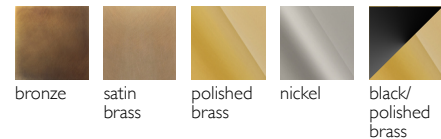

IL PEZZO **12** *Pendant*

A female figure carrying in her womb the light.

Il Pezzo 12 is a female figure suspended in the air, carrying in her womb the light. It's nimble, refined, addictive. The solid crystal, illuminated by LEDs, creates suggestive refractions and it's suspended between brass stems finished in contrasting colours. Each lamp is numbered and hides its own identity stamp that seals and guarantees the authenticity and uniqueness.

Available Finishes

Specifications

Il Pezzo 12 Pendant	Ø 10 cm/3.9" – 3 x LED light
Diffusers	solid crystal
Light source	LED light – dimmable – 343 lumens
Dimming	0 – 10v and Triac dimmable drivers
Light color	2.700°K (warm)
Color accuracy	CRI > 90
Total LED light output	1.029 lumens (approx 51 halogen watts)
Total power consumption	9 watts
Electric	Available for European (230v) or Us (110v) electric. All electric equipment and ceiling canopy are included.
Standard overall height	120cm/47.2" Custom overall height on request.
Cleaning instructions	Clean with a soft dry or slightly damp cloth. Do not use solvents. Always switch off the electricity supply before cleaning.