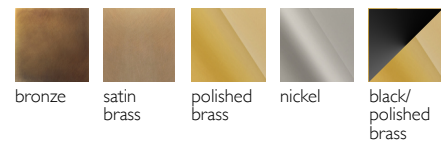

IL PEZZO **12** *Long Chandelier*

A female figure carrying in her womb the light.

Il Pezzo 12 is a female figure suspended in the air, carrying in her womb the light. It's nimble, refined, addictive. The solid crystal, illuminated by LEDs, creates suggestive refractions and it's suspended between brass stems finished in contrasting colours. Each lamp is numbered and hides its own identity stamp that seals and guarantees the authenticity and uniqueness.

Available Finishes

Specifications

Il Pezzo 12 Long Chandelier	160 cm/63" – 18 x LED light
Diffusers	solid crystal
Light source - EU	LED light – dimmable – 374 lumens
Light source - US	LED light – dimmable – 274 lumens each
Dimming	230v Triac dimmable drivers
Light color	2.700°K (warm)
Color accuracy	CRI > 90
Total LED light output - EU	6.732 lumens (approx 337 halogen watts)
Total LED light output - US	4.932 lumens (approx 247 halogen watts)
Total power consumption - EU	57 watts
Total power consumption - US	38 watts
Electric	Available for European (230v) or US (110v) electric. All electric equipment and ceiling canopy are included.
Standard overall height	120cm/47.2" Custom overall height on request.
Cleaning instructions	Clean with a soft dry or slightly damp cloth. Do not use solvents. Always switch off the electricity supply before cleaning.