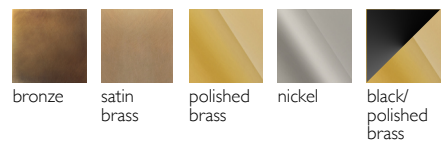

IL PEZZO **12** Cluster *L*

A female figure carrying in her womb the light.

Il Pezzo 12 is a female figure suspended in the air, carrying in her womb the light. It's nimble, refined, addictive. The solid crystal, illuminated by LEDs, creates suggestive refractions and it's suspended between brass stems finished in contrasting colours. Each lamp is numbered and hides its own identity stamp that seals and guarantees the authenticity and uniqueness.

Available Finishes

Specifications

Il Pezzo 12 Cluster L	ø 90 cm/35.5" – 59 x LED light
Diffusers	solid crystal
Light source - EU	LED light – dimmable – 374 lumens
Light source - US	LED light – dimmable – 274 lumens each
Dimming	230v Triac dimmable drivers
Light color	2.700°K (warm)
Color accuracy	CRI > 90
Total LED light output - EU	22.066 lumens (approx 1.103 halogen watts)
Total LED light output - US	16.166 lumens (approx 808 halogen watts)
Total power consumption - EU	186 watts
Total power consumption - US	124 watts
Electric	Available for European (230v) or US (110v) electric. All electric equipment and ceiling canopy are included.