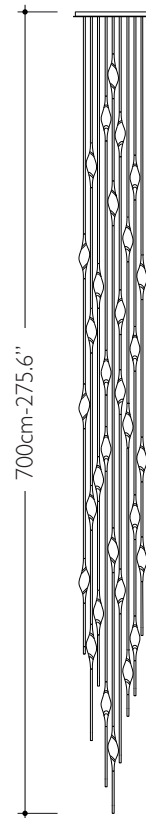

IL PEZZO **12** Cluster 1

A female figure carrying in her womb the light.

Il Pezzo 12 is a female figure suspended in the air, carrying in her womb the light. It's nimble, refined, addictive. The solid crystal, illuminated by LEDs, creates suggestive refractions and it's suspended between brass stems finished in contrasting colours. Each lamp is numbered and hides its own identity stamp that seals and guarantees the authenticity and uniqueness.

Available Finishes

Specifications

Il Pezzo 12 Cluster 1	ø 70 cm/27.5" – 73 x LED light
Diffusers	solid crystal
Light source - EU	LED light – dimmable – 374 lumens
Light source - US	LED light – dimmable – 274 lumens each
Dimming	230v Triac dimmable drivers
Light color	2.700°K (warm)
Color accuracy	CRI > 90
Total LED light output - EU	27.302 lumens (approx 1.365 halogen watts)
Total LED light output - US	20.002 lumens (approx 1.000 halogen watts)
Total power consumption - EU	230 watts
Total power consumption - US	153 watts
Electric	Available for European (230v) or US (110v) electric. All electric equipment and ceiling canopy are included.

Cleaning instructions Clean with a soft dry or slightly damp cloth. Do not use solvents. Always switch off the electricity supply before cleaning.

Weight and packagings

165 kg 

195 kg 

Wooden pallet approx 130x100x110 cm 

1.43 m3 

70cm-27.5"

700cm-275.6"