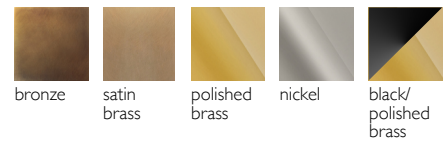

IL PEZZO **12** Cluster
G

A female figure carrying in her womb the light.

Il Pezzo 12 is a female figure suspended in the air, carrying in her womb the light. It's nimble, refined, addictive. The solid crystal, illuminated by LEDs, creates suggestive refractions and it's suspended between brass stems finished in contrasting colours. Each lamp is numbered and hides its own identity stamp that seals and guarantees the authenticity and uniqueness.

Available Finishes

Specifications

Il Pezzo 12 Cluster G	ø 80 cm/31.5" – 43 x LED light
Diffusers	solid crystal
Light source - EU	LED light – dimmable – 374 lumens
Light source - US	LED light – dimmable – 274 lumens each
Dimming	230v/110v Triac dimmable drivers
Light color	2.700°K (warm)
Color accuracy	CRI > 90
Total LED light output - EU	16.082 lumens (approx 804 halogen watts)
Total LED light output - US	11.782 lumens (approx 589 halogen watts)
Total power consumption - EU	135 watts
Total power consumption - US	90 watts
Electric	Available for European (230v) or US (110v) electric. All electric equipment and ceiling canopy are included.