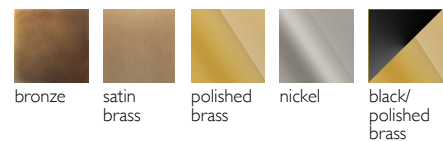

IL PEZZO **12** Cluster *F*

A female figure carrying in her womb the light.

Il Pezzo 12 is a female figure suspended in the air, carrying in her womb the light. It's nimble, refined, addictive. The solid crystal, illuminated by LEDs, creates suggestive refractions and it's suspended between brass stems finished in contrasting colours. Each lamp is numbered and hides its own identity stamp that seals and guarantees the authenticity and uniqueness.

Available Finishes

Specifications

Il Pezzo 12 Cluster F	ø 50 cm/19.7" – 35 x LED light
Diffusers	solid crystal
Light source - EU	LED light – dimmable – 374 lumens
Light source - US	LED light – dimmable – 274 lumens each
Dimming	230v Triac dimmable drivers
Light color	2.700°K (warm)
Color accuracy	CRI > 90
Total LED light output - EU	13.090 lumens (approx 655 halogen watts)
Total LED light output - US	9.590 lumens (approx 480 halogen watts)
Total power consumption - EU	110 watts
Total power consumption - US	74 watts
Electric	Available for European (230v) or US (110v) electric. All electric equipment and ceiling canopy are included.