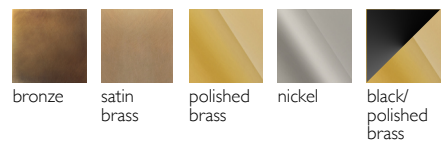

IL PEZZO **12** Cluster C

A female figure carrying in her womb the light.

Il Pezzo 12 is a female figure suspended in the air, carrying in her womb the light. It's nimble, refined, addictive. The solid crystal, illuminated by LEDs, creates suggestive refractions and it's suspended between brass stems finished in contrasting colours. Each lamp is numbered and hides its own identity stamp that seals and guarantees the authenticity and uniqueness.

Available Finishes

Specifications

Il Pezzo 12 Cluster C	ø 50 cm/19.7" – 41 x LED light
Diffusers	solid crystal
Light source - EU	LED light – dimmable – 374 lumens
Light source - US	LED light – dimmable – 274 lumens each
Dimming	230v/110v Triac dimmable drivers
Light color	2.700°K (warm)
Color accuracy	CRI > 90
Total LED light output - EU	15.334 lumens (approx 767 halogen watts)
Total LED light output - US	11.234 lumens (approx 562 halogen watts)
Total power consumption - EU	130 watts
Total power consumption - US	86 watts
Electric	Available for European (230v) or US (110v) electric. All electric equipment and ceiling canopy are included.