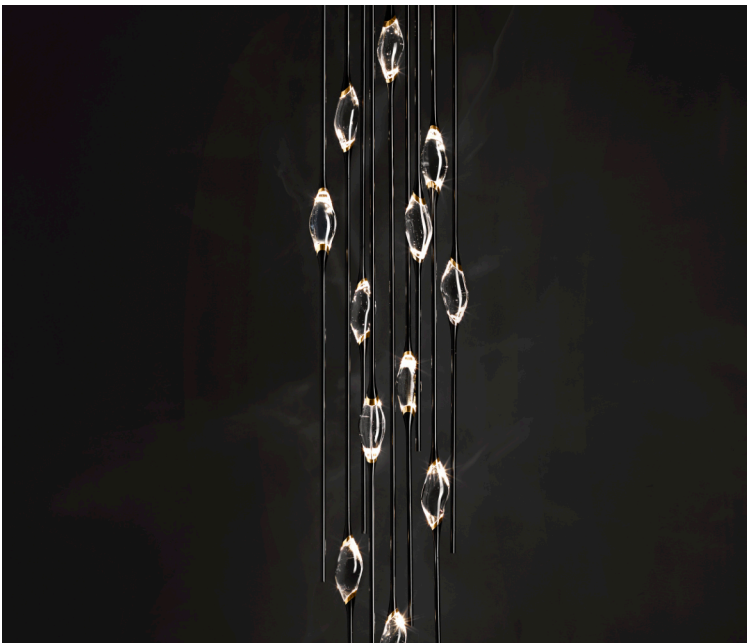

IL PEZZO **12** Cluster *B*

A female figure carrying in her womb the light.

Il Pezzo 12 is a female figure suspended in the air, carrying in her womb the light. It's nimble, refined, addictive. The solid crystal, illuminated by LEDs, creates suggestive refractions and it's suspended between brass stems finished in contrasting colours. Each lamp is numbered and hides its own identity stamp that seals and guarantees the authenticity and uniqueness.

Available Finishes

Specifications

Il Pezzo 12 Cluster B	ø 40 cm/15.7" – 27 x LED light
Diffusers	solid crystal
Light source - EU	LED light – dimmable – 374 lumens
Light source - US	LED light – dimmable – 274 lumens each
Dimming	230v Triac dimmable drivers
Light color	2.700°K (warm)
Color accuracy	CRI > 90
Total LED light output - EU	10.098 lumens (approx 505 halogen watts)
Total LED light output - US	7.398 lumens (approx 370 halogen watts)
Total power consumption - EU	85 watts
Total power consumption - US	57 watts
Electric	Available for European (230v) or US (110v) electric. All electric equipment and ceiling canopy are included.